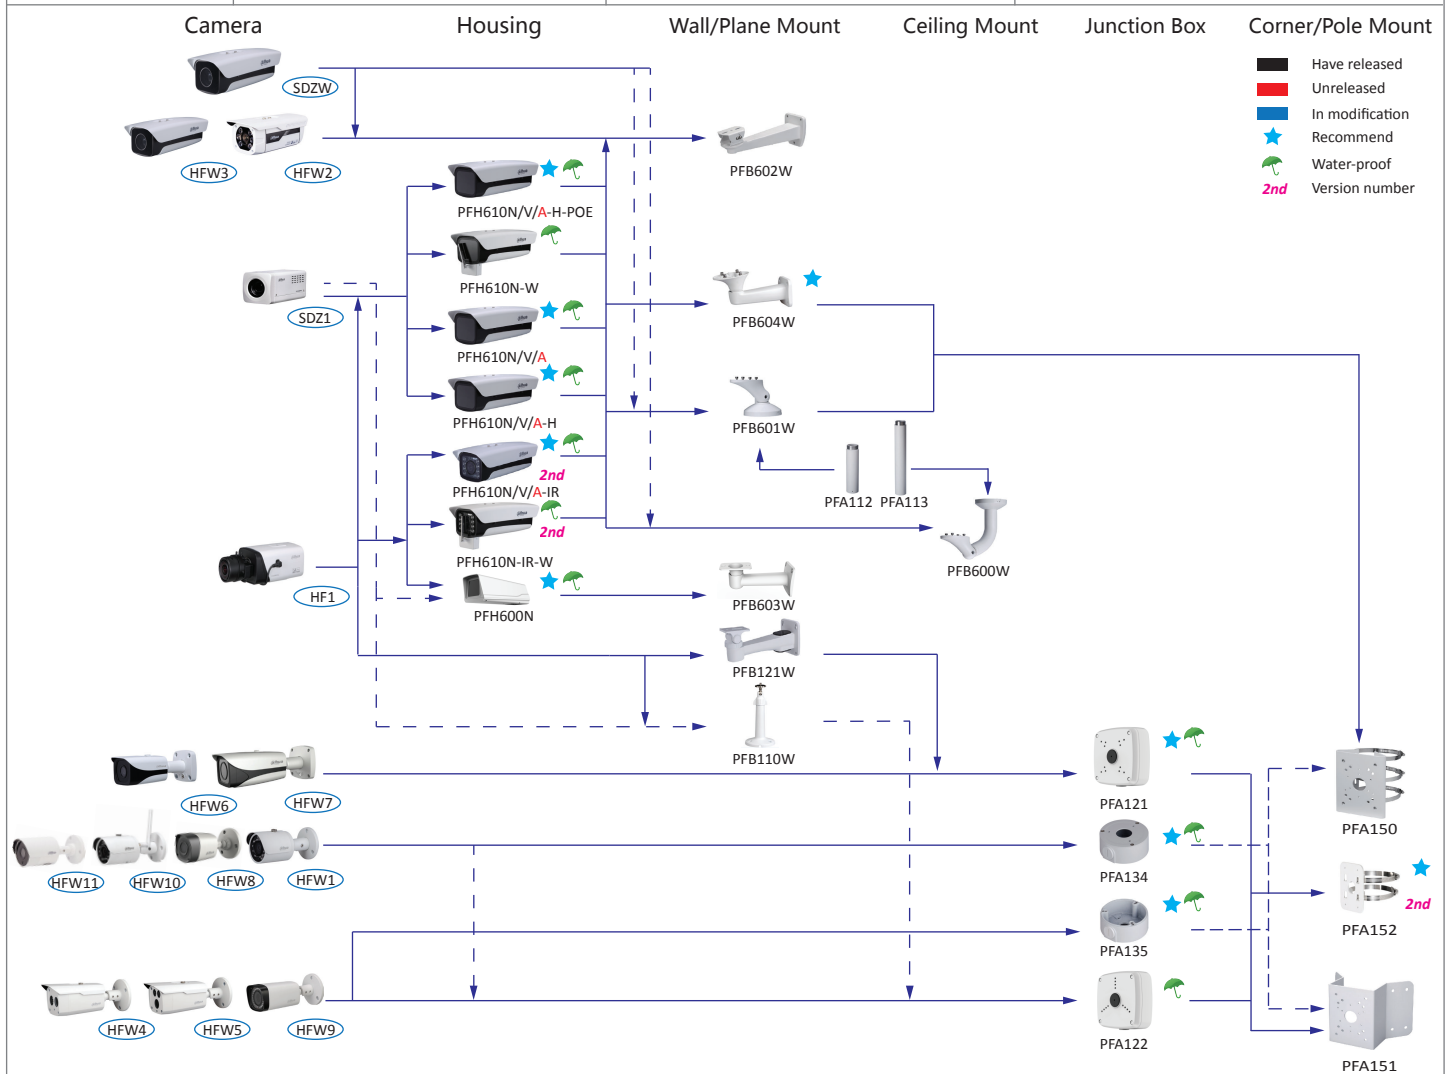

Selection of box cameras

Shape	Analog	HDCVI	Network
HFW10			HFW1120/1320S-W
HFW11		HFW1000/1100/1200/1220SL	
HFW1	FW181G	HFW1000/1100/1200/1220/2120/2220/2221S	HFW1120/1220/1320/4120/4220/4221/4231/4421/4431S
HF1		HF3220/3231E	HF5121/5221/5421E, HF8281/8331/81200/81230E
HFW2			HFW5100/5200-IRA
HFW3			HFW5221E-Z-IRA-4747
HFW4		HFW1100/1200/1220/2120/2220B	HFW4120/4220/4221/4421B(-AS), HFW4231/4431B-AS
HFW5		HFW1100/1200/1220/2120/2220/2221D	HFW4120/4220/4221/4421D(-AS), HFW4231/4431D-AS
HFW6	FW181I	HFW2120/2220/2221E	HFW4120/4220/4221/4421E, HFW4231/4431/4830E-S
HFW7		HFW3220/3231E-Z	HFW5100/5200/5300E(-Z)/VF, HFW8301E(-Z), HFW5121/5220/5221/5231/5421/5431/5830/8231/8281/8331/81200E-Z, HFW5200E-Z12
HFW8	FW181R	HFW1000/1100/1200/1220R, HFW1000/1100/1200/1220RM	
HFW9	FW181R-VF	HFW1100/1200/2120/2220R-VF, HFW2120/2220R-Z, HFW2221R-Z-IRE6	HFW2101/2121/2201/2221/2421R-ZS/VFS, HFW2120/2220/2320R-ZS/VFS-IRE6
SDZ		SDZ1020/2020/2030S-N	
SDZW		SDZW1020/2030S-N	