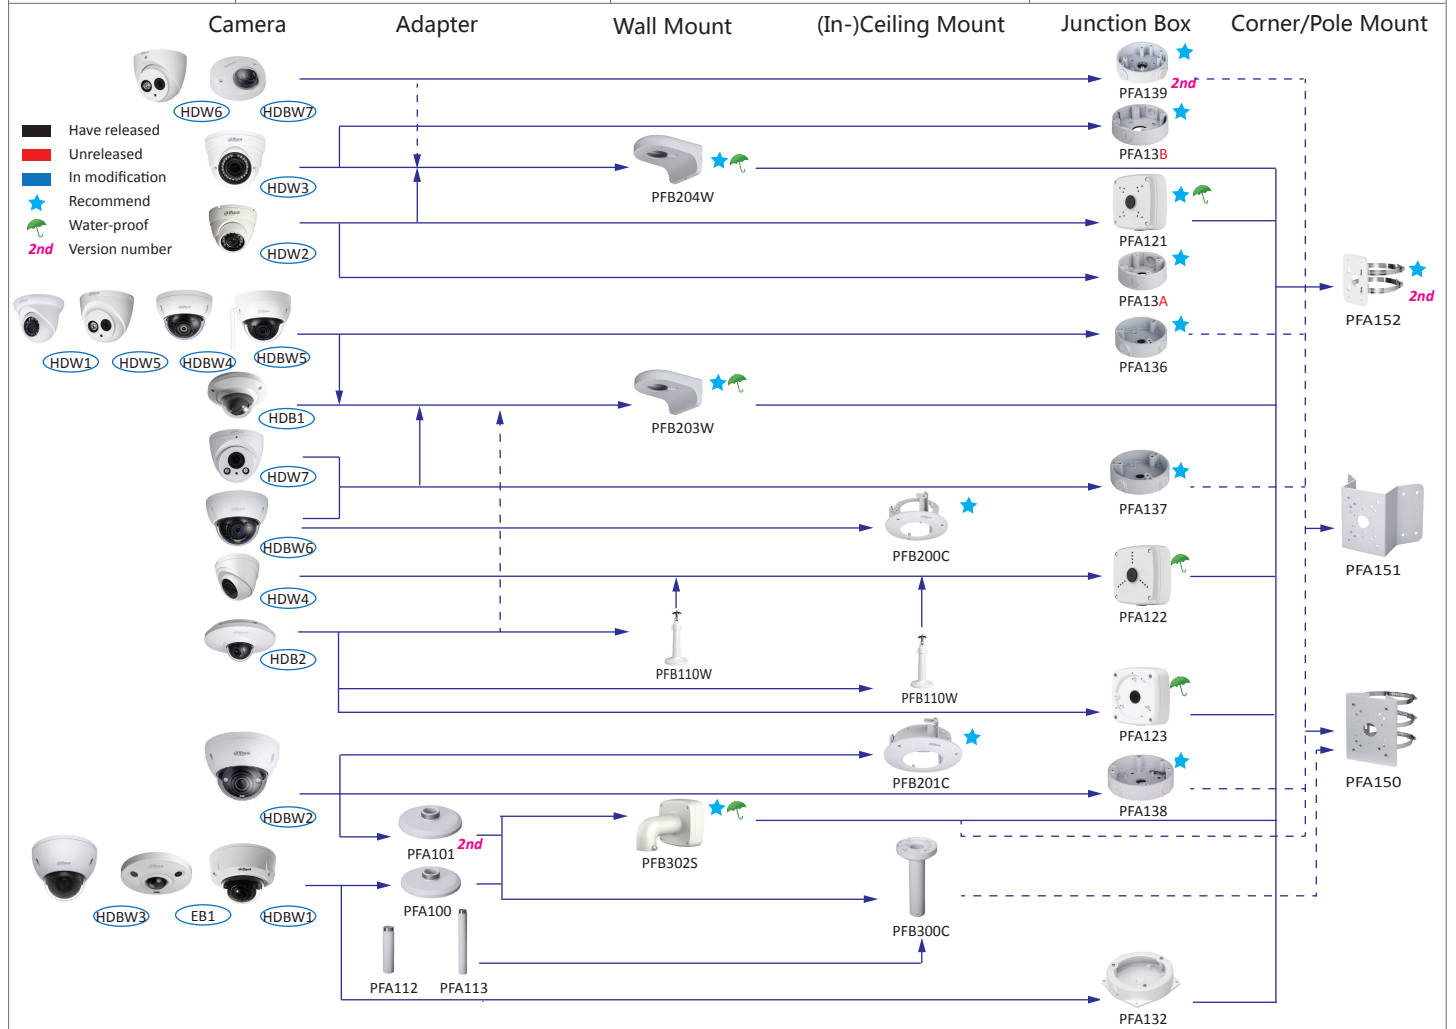

Selection of dome cameras

Shape	Analog	HDCVI	Network
HDB1			HDB4100/4200/4300C-A, HDB4231/4431C-AS, EB5400/5500
HDB2			HDB4100/4200/4300F-PT, HDPW4100/4200/4300F-WPT
HDW1	DW181E	HDW2120/22202221S	HDW1120/1220/1320S
HDW2		HDW1000/1100/1200/1220/2120/2220/2221M	HDW4120/4220/4231/4421/4431M
HDW3		HDW1100/1200/2120/2220R-VF	
HDW4	DW181R	HDW1000/1100/1200/1220R	
HDW5		HDW1100/1200/2120/2220/2221E	HDW4120/4220/4221/4421E(-AS)
HDW6		HDW1100/1200/1220/2221EM(-A)	HDW4120/4220/4221/4231/4421/4431/4830EM-AS
HDW7		HDW2120/2220/2221R-Z	HDW2120/2220/2320R-Z(S), HDW2121/2221/2421R-ZS
HDBW1			HDB(W)8281-Z
HDBW2		HDBW3231E-Z	HDBW5121/5220/5221/5231/5421/5431/5830/8231/8331/81200/81230E-Z
HDBW3		HDBW3220E-Z	
HDBW4		HDBW1100/1200/2120/2220/2221E	HDBW1120/1220/1320E, HDBW4800E, HDBW4120/4220/4221/4421E(-AS), HDBW4231/4431/4830E-AS
HDBW5			HDBW1120/1320E-W
HDBW6	DBW181R-VF	HDBW1100/1200/2120/2220R-VF, HDBW2120/2220/2221R-Z	HDBW2100/2200/2300R-Z/VF, HDBW2101/2120/2121/2201/2220/2221/2320/2421R-ZS/VFS
HDBW7	DBW183H MW183H	HDBW2120/2220/2221F, HDBW2120/2220F-M	HDBW4120/4220/4221/4421F(-AS/M), HDBW4231/4431F-AS/M, HDBW4120/4220/4221F-W
EB1			EB(W)8600/81200